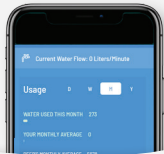

## Get connected to your water

Want to manage your soft water from anywhere? Now you can connect to your household's water with Rheem's WiFi-enabled Preferred Platinum softener!

### How does it work?

Working in conjunction with your Rheem WiFi-enabled softener, the free app provides water usage analytics, salt levels and alerts, continuous water flow alerts and more.

**For a total connected solution,** pair your WiFi-enabled softener with the Rheem Preferred Series Water Shut-off Valve to respond and shut off the water to your home, even when you're away.